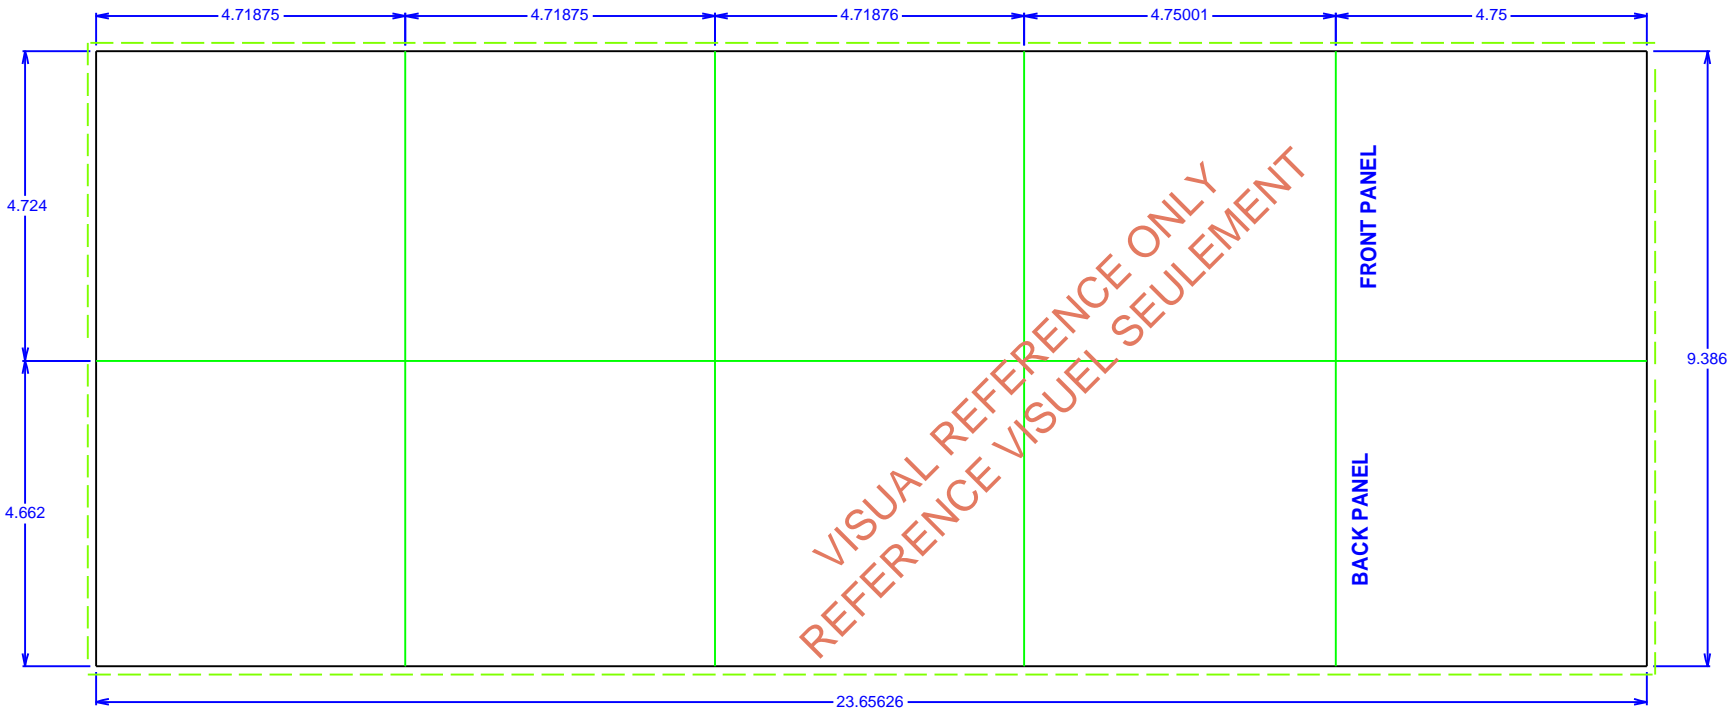

CREASE LINES ARE APPROXIMATE

GRAIN DIRECTION

REFERENCE: CD FOLDER 20 PAGED POSTER
STYLE

STYLE: CD folder 20 pg

SIZE: 4.724 x 0 x 4.75

MATERIAL coated base 200M

OPEN BLANK 9.386 x 23.6563

RULE LENGTH 66.08451

DRAWN BY:

NUMBER OF PANELS 20

NUMBER OF TRAY

TRAY POSITION

NUMBER OF POCKET

STYLE OF POCKET